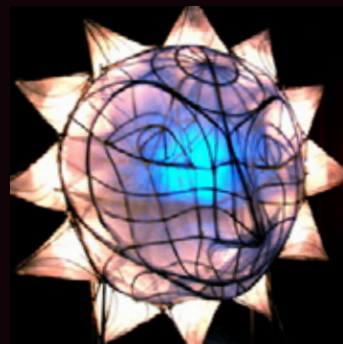

pembroke dock festival group in association with spacetocreate community arts presents

light up the night

winter lantern procession

friday 12 december 5.30pm

samba music
father christmas
fiddlebox
facepainting
vagrants crew
lighting the christmas tree